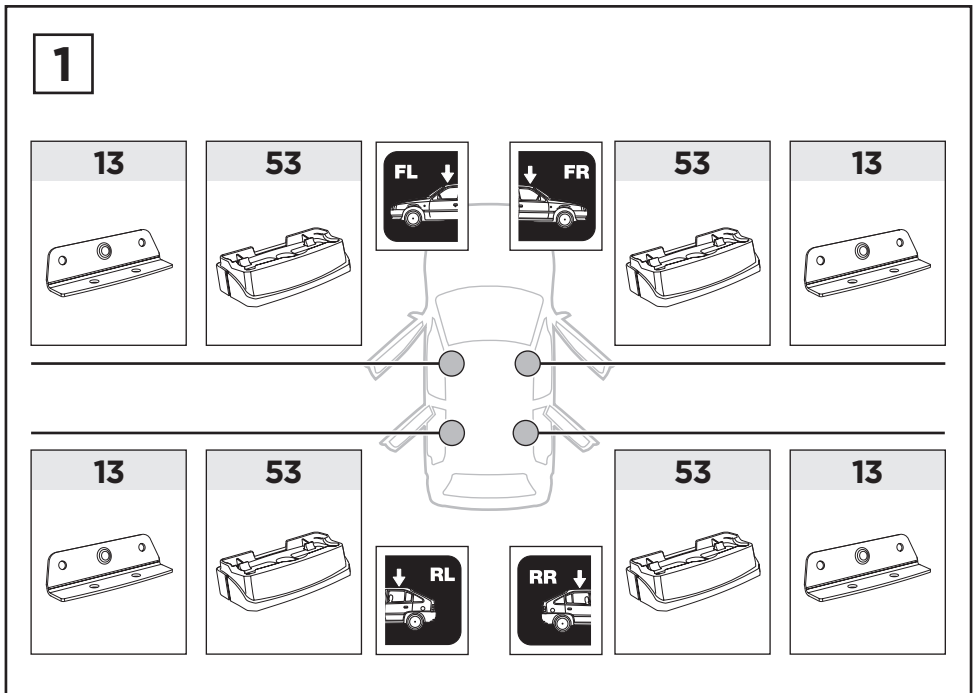

Thule XT Kit 3042

> Instructions

HONDA CR-V, 5-dr SUV, 07-12

This kit is only for vehicles with fixpoint mounting.

ISO 11154-E

183042

C.20160111
509-3042-04

Bring your life
thule.com