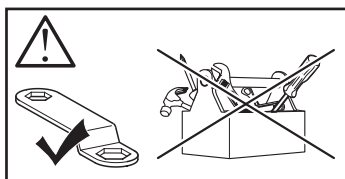

Thule XT Kit 3042

> Instructions

HONDA CR-V, 5-dr SUV, 07-12

This kit is only for vehicles with fixpoint mounting.

ISO 11154-E

183042

C.20160111
509-3042-04

Bring your life
thule.com