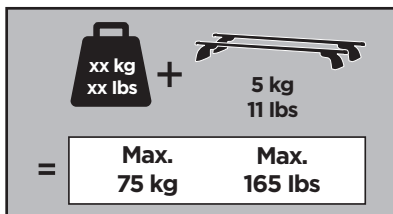

Thule XT Kit 3042

> Instructions

HONDA CR-V, 5-dr SUV, 07-12

This kit is only for vehicles with fixpoint mounting.

ISO 11154-E

183042

C.20160111
509-3042-04

Bring your life
thule.com