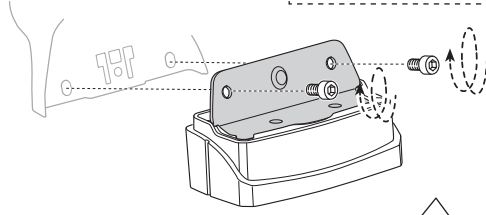

2

A

B

EN Only a few turns
DE Nur wenige Umdrehungen
FR Quelques tours uniquement
NL Slechts enkele slagen
IT Solo qualche giro
ES Sólo algunas vueltas
PT Noções básicas
SV Endast några varv
DK Kun nogle få omgange
NE Bare noen få omdreinger
FI Vain muutama kierros

ET Ainult mõni pööre
LV Tikai daži apgriezieni
LT Tik keli pasukimai
PL Wystarczy kilka obrotów
RU Только несколько оборотов
UK Лише декілька обертів
BG Само няколко завъртания
CS Pouze několik otáček
SK Len niekoľko otáčok
SL Le nekaj obratov
HR/BIH Samo nekoliko okreta

RO Doar câteva rotiri
HU Csak néhány fordítás
EL Μόνο λίγες περιστροφές
TR Yalnızca birkaç tur

بعض دورات فقط

רק מספר סיבובים

AR

HE

ZH 仅几圈

JA 2～3回転のみ

KO 몇 번만 돌리면 됨

TH เพียงสองสามรอบ

3

x1

4