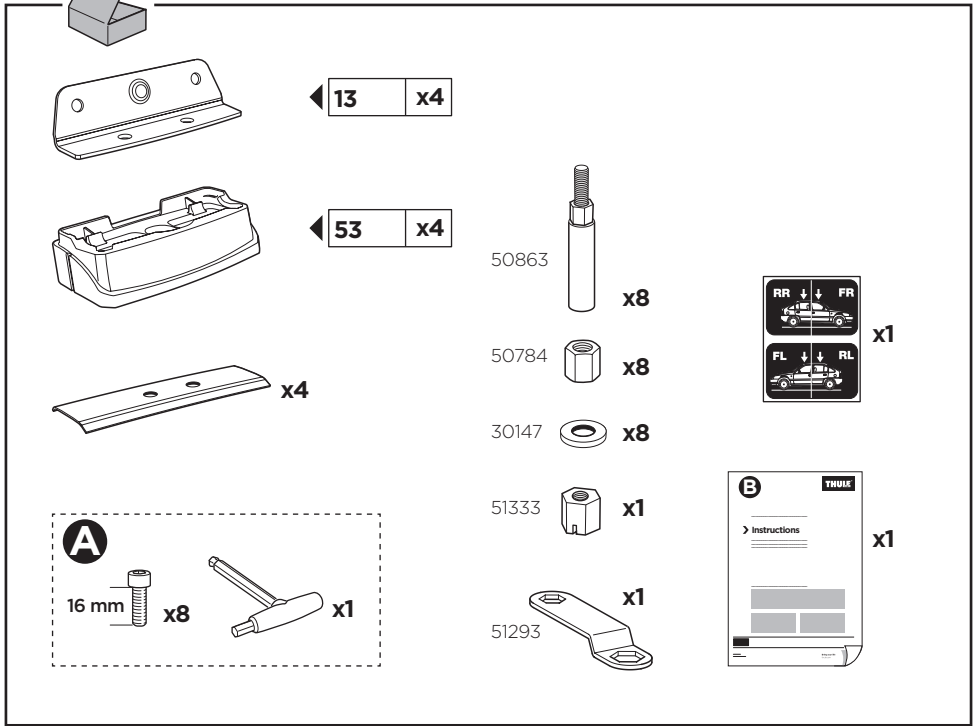

Thule XT Kit 3042

> Instructions

HONDA CR-V, 5-dr SUV, 07-12

This kit is only for vehicles with fixpoint mounting.

ISO 11154-E

183042

C.20160111
509-3042-04

Bring your life
thule.com