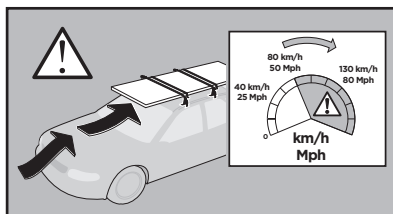

Thule XT Kit 3042

> Instructions

HONDA CR-V, 5-dr SUV, 07-12

This kit is only for vehicles with fixpoint mounting.

ISO 11154-E

183042

C.20160111
509-3042-04

Bring your life
thule.com